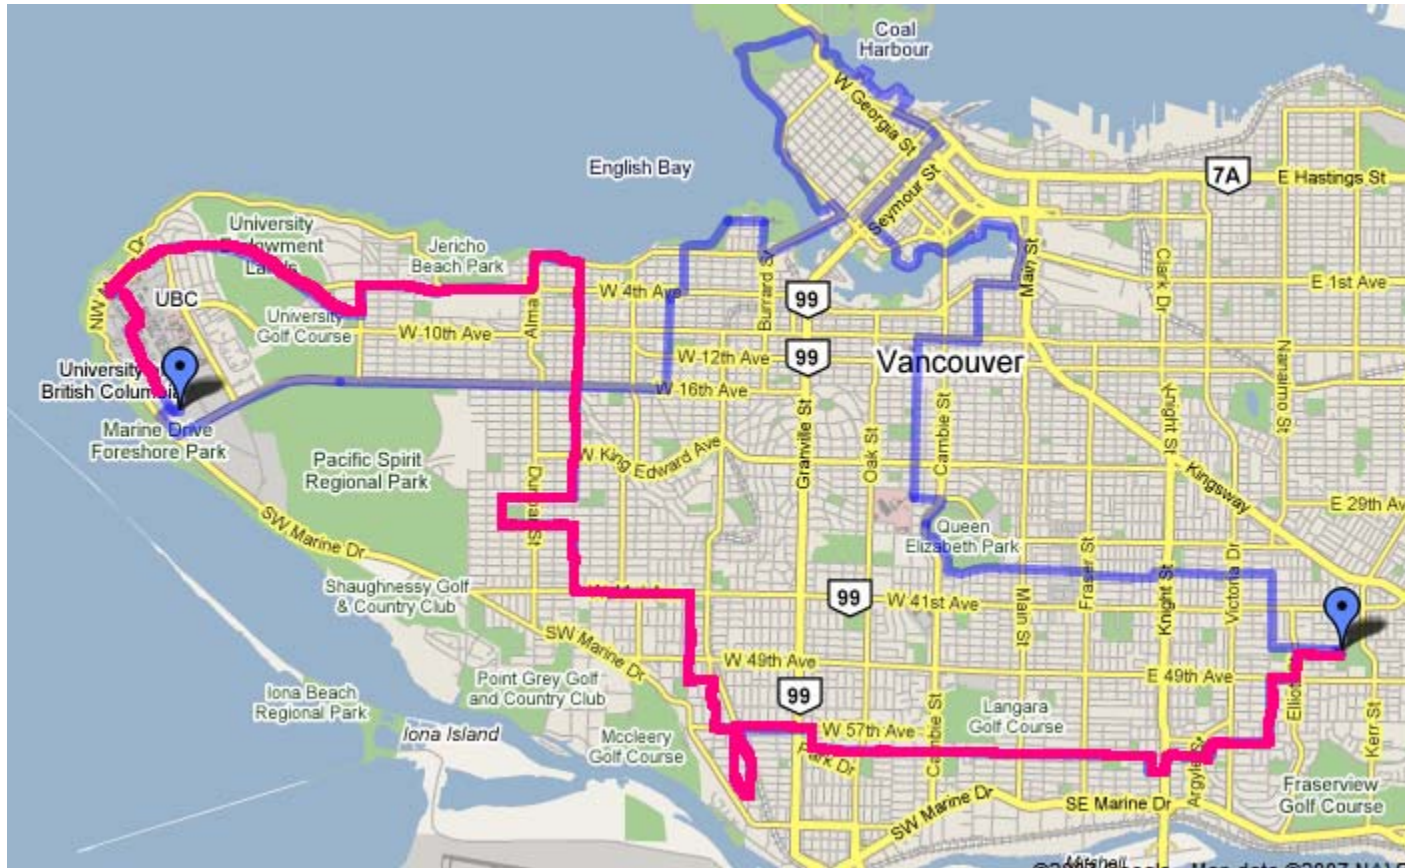

The 2007 Vancouver Weekend to End Breast Cancer Route Map

Day One in blue
Day Two in pink